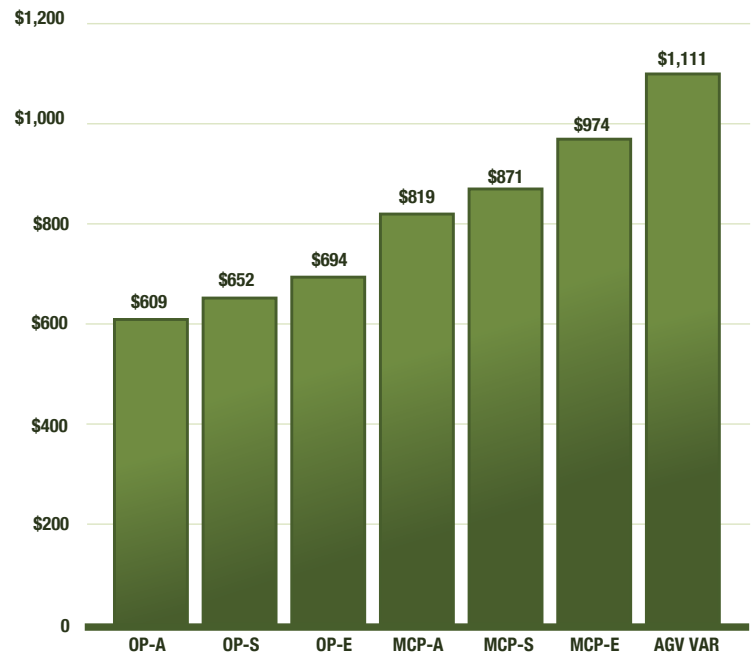

BAREROOT SEEDLINGS

SPECIES	CATEGORY	$ per 1000
Loblolly	OP* Improved	52
Loblolly or Slash	OP Advanced	62
Loblolly or Slash	OP Select	73
Loblolly or Slash	OP Elite	86
Loblolly	MCP® Advanced	165
Loblolly	MCP® Select	195
Loblolly	MCP® Elite	234
Loblolly	Varietal	350
Sand	OP 1.5	71
Pitch x Loblolly	Improved	87
Virginia Pine	OP 1.0	150

CONTAINERIZED SEEDLINGS

SPECIES	CATEGORY	$ per 1000
Loblolly	OP* Advanced	171
Loblolly	OP Select	185
Loblolly	OP Elite	195
Loblolly	MCP® Advanced	270
Loblolly	MCP® Select	299
Loblolly	MCP® Elite	339
Loblolly	Varietal	454
Longleaf	OP Native Stand	225
Longleaf	OP Improved	235
Slash	OP Select	184
Slash	OP Elite	195

EST NET PRESENT VALUE (NPV) $ PER ACRE

ArborGen
The Reforestation Advantage

2011 Broadbank Court 843.851.4129 Corporate
Ridgeville, SC 29472 888.888.7158 Sales

*OP denotes Open Pollinated

MCP denotes Mass Control Pollinated

EASY TO ORDER

1

CALL 1-888-888-7158

FAX Nursery/Sales Office

MAIL Nursery/Sales Office

2

SIGN

and return your
Sales Acknowledgement
within 21 days

3

$ 30% DEPOSIT

Terms: Net30 if approved

Money Order
Visa / Mastercard
Checks